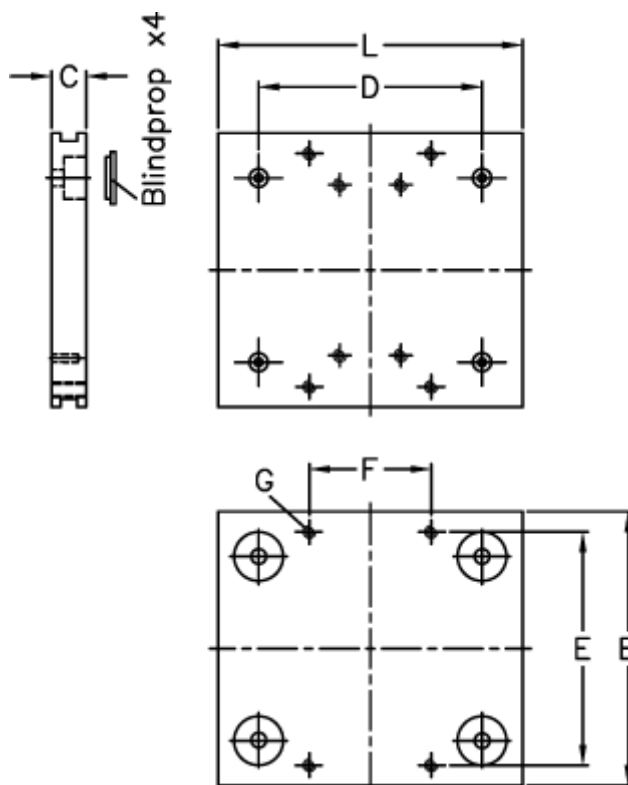

Article number: 057113076200

Description: Hepco GV3 carriage plate CP 76 54 L200

Measures

B	= 185
C	= 20.00
d	= 140
E	= 160
F	= 90
For bearing	= 54
For slide	= L/NL 76
L	= 200

Threaded hole G = 4 x M10